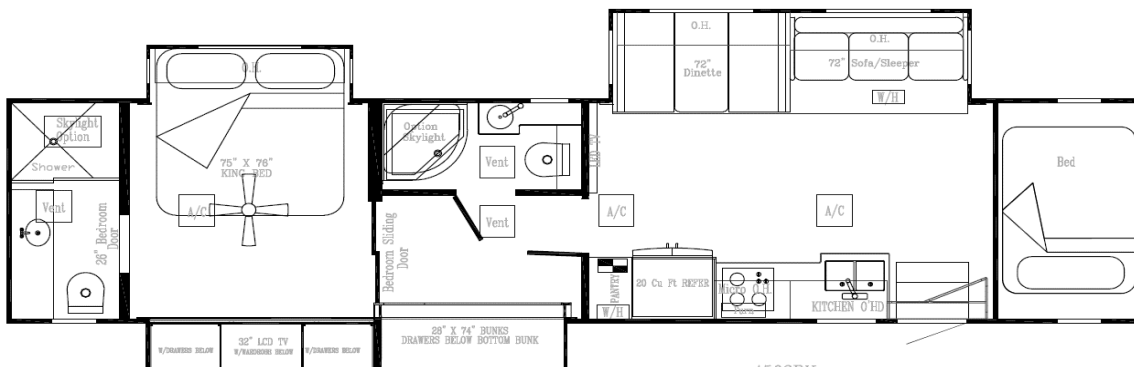

Customer:

2015 MODEL YEAR

4503BH HAULMARK MOTORHOME

RETAIL

STANDARD EXTERIOR & CONSTRUCTION	STANDARD INTERIOR & DÉCOR
<p>Performance Plus Composite Wall System All White Exterior w/Compartment Doors & Molding 7'8" Interior Height - 13'5" Overall Height Lockable Steel Storage Compartments Finished W/Carpet Stainless Steel Latches on Compartment Doors 2x3 Tubular Steel Floor Frame All Tubular Aluminum Cage Construction (Welded) Tongue N Groove 3/4" Plywood Floor All Walls, Floors & Ceiling Insulated Electric Brake Control 40K Heavy Duty Tag Hitch Illuminated Acrylic Grab Handles 7 Way Bargman Connector Tinted Thermal Pane Window most Living area Windows Frameless Tilt Out Windows with Screens Awnings over all Slide Outs Exterior Roof Access Ladder Rubberized Undercoating One Piece Aluminum Crowned Roof Keyless Radius RV Entrance Door w/Screen and Deadbolt 175# 50.6 Gallon LP Tank, Mounting, Hookup, & filled w/LP 60 Gallon Black & 120 Grey Waste Tanks Enclosed/Heated Holding Tanks Prep for Outside Entertainment, Refrigerator and Gas Grill LED High Mount Brake and Turn Signal Lights LED Rear Loading Lights/Brake & Marker Lights Auto on-off Lights in Storage Compartments Electric Entry Steps - Interior Recessed Entry Step Storage</p>	<p>Full Length Mirrors on Solid Wood Interior Passage Doors Fabric Jackknife Sofa R/S w/Seat Belts & Storage Drawer Free Standing Dinette with Storage Credenza Two Bunk Beds w/ Pillows and Bedspreads Living Area Accent Pillows Full Porcelain Tile in Kitchen, Living Area and Bath Plush Carpet w/Pad, Carpet Runners & Cab Floor Mats Accent Lights in Valances-Baseboard Lights- Reading Lights Solid Oak Hardwood Cabinetry Raised Panel Doors & Hidden Hinges Solid Surface Countertops in Kitchen & Bath Deep Double Bowl Solid Surface Kitchen Sink and Cover Full Pull Out Pantry with Full Extension Drawer Guides Satin Nickel Cabinet Hardware Brushed Nickel Faucets with Sprayer in Kitchen Decorative Vinyl Wall Covering LED Interior Low Voltage/Low Heat Lighting Crown Molding Queen Size Coil Spring Mattress Luxury Fitted Bed Spread & Decorative Bedroom Accent Pillow Coordinating Fabric Valance w/Fabric Window Treatments Wardrobe Closet Lights Entry Door Shade 60" Ext Bunk over Cab w/Windows and Bunk Ladder Fabric Covered Bunk Mattress Air Lumbar Cab Seats Matching Decorative Bunk and Cab Curtain Bedroom Egress Window</p>
STANDARD APPLIANCES & ELECTRICAL SYSTEMS	STANDARD BATH & WATER
<p>(2) LP/CO & Smoke Detectors w/Fire Extinguisher 19 Cu Ft Residential Refer w/Stainless Steel Doors 3 Burner Recessed Electric Cook Top W/Cover 1.7 Cu Ft Stainless Steel Convection Microwave Oven 10 gallon Water Heater (1) 40,000 BTU Gas Furnace (2) 15,000 BTU Lo Pro Roof AC w/Heat Strip & Purge Pump Ducted Heating and A/C Surround Sound Pkg-CD/Blu-ray/DVD/AM/FM/Stereo Receiver 40" LED TV in Living Area 32" LED TV in Bedroom Cable TV Hook Up 8KW Onan Diesel Generator (Quiet box) on Slide 2000 Watt Inverter w/(2) 12V House Batteries 120/240 50 AMP Transfer Switch 50 Amp Service and Shore Cord Whole House Surge/Low Voltage Protector Concealed Switch Panel Cabinet Luxurious Antique Silver Residential Light Package Exterior GFI Receptacle and Circuit (2) Fan-Tastic Roof Vents Dual System Monitor Panel - Interior and Exterior</p>	<p>Macerator Toilet Color Coordinated Master Shower with Glass Enclosure 135 Gallon Fresh Water Tank 12V On Demand Pump w/Easy Winterization Valve City Water Hook-Up Residential Style Wood Framed Mirror Lavatory w/Base Cabinet Storage Brushed Nickel Bath Faucet & Adjustable Shower Faucet Outside Shower Deluxe Bath Convenience Accessories Water Filter for Kitchen and Ice Maker Exterior Water Faucet Fresh Water Fill</p>